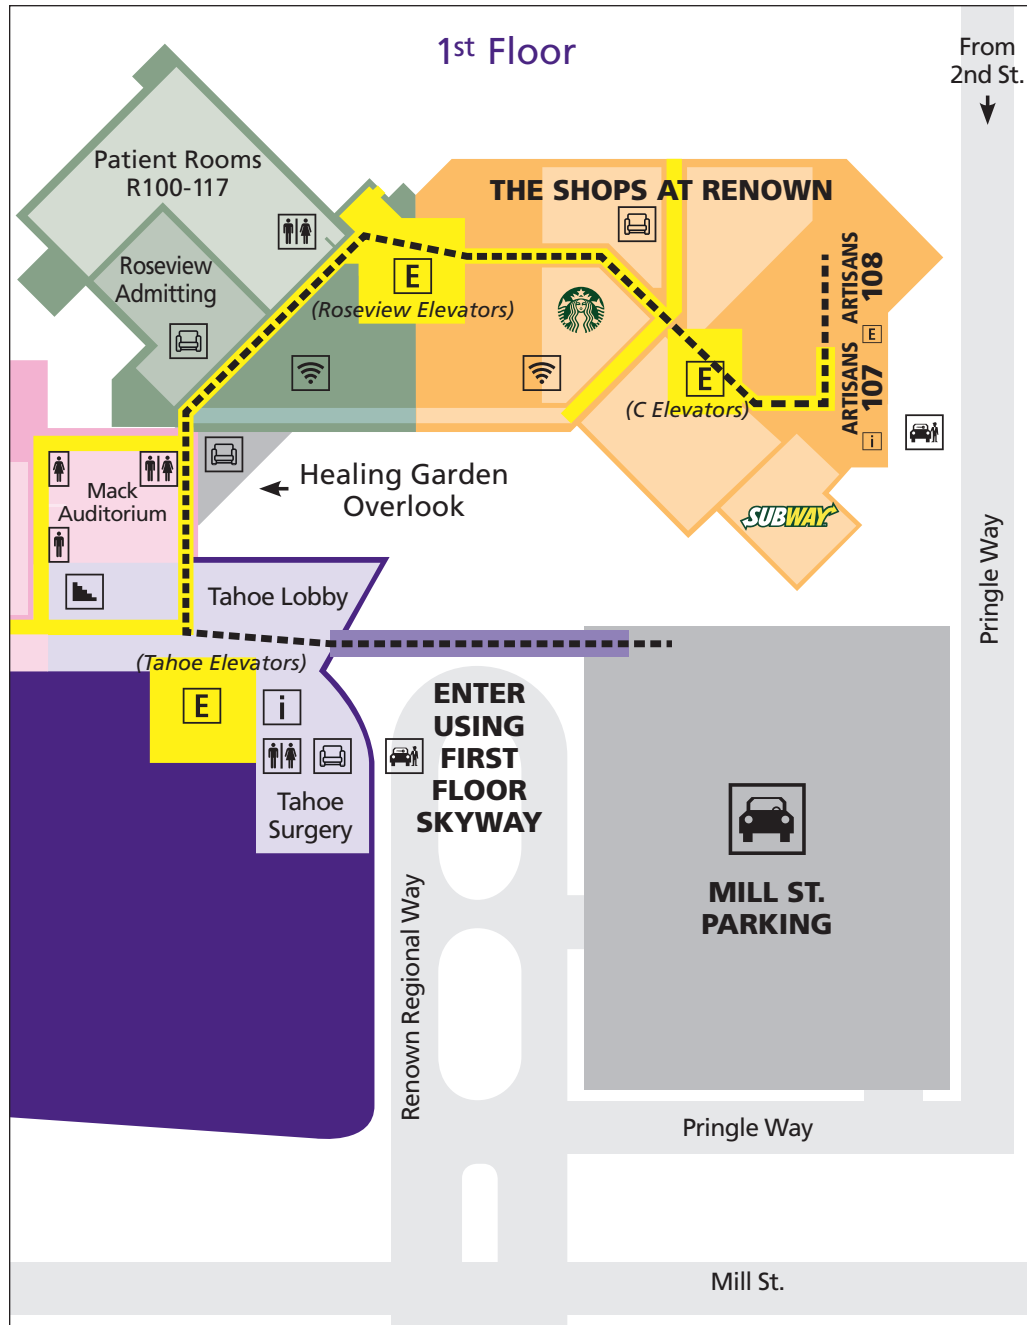

Renown Regional Medical Center Directions from Mill St. Parking to Classrooms 101-105 and Mack Auditorium

Directions from Mill St. Parking Classroom 101 and Mack Auditorium

- Use the Mill St. Entrance
- Entering on the 1st floor, walk past the information desk
- Turn right at the second hallway, near the top of the staircase
- Mack Auditorium will be the right. Classroom 101 will be on the left

Classrooms 102 and 103

- Follow the instructions above to Room 101 and Mack Auditorium
- Walk past Room 101 and turn left at the first hallway
- Just past Human Resources, turn left at the next hallway (if you enter Sierra Café, you've gone too far)
- Classroom 102 is on the left
Classroom 103 will be on the right

Classrooms 104 and 105

- Use the Mill St. Entrance
- Entering on the 1st floor, walk past the information desk
- Continue walking toward Sierra Tower and stay to the left (there will be a large staircase on your right)
- Turn a right at Sierra Floral/Sierra Gifts, and Sierra Café will be straight ahead
- Classrooms 104 and 105 will be on the right as you enter Sierra Café

Renown Regional Medical Center Directions from Mill St. Parking to Artisans Classrooms 107 and 108

Directions from Mill St. Parking

Artisans Classrooms 107 and 108

- Use the Mill St. Entrance
- Entering on the 1st floor, walk past the information desk
- Turn right at the first hallway (if you arrive at the stairs, you've gone too far)
- This hallway will veer to the right at Roseview Admitting
- You will see two elevators: one on the left and one on the right with a hallway at the center — walk down the center hallway
- The hallway will again veer to the right and you will walk past the C Elevators
- Continue down the hallway until it ends, then turn left
Artisans Classrooms 107 and 108 will be on the right