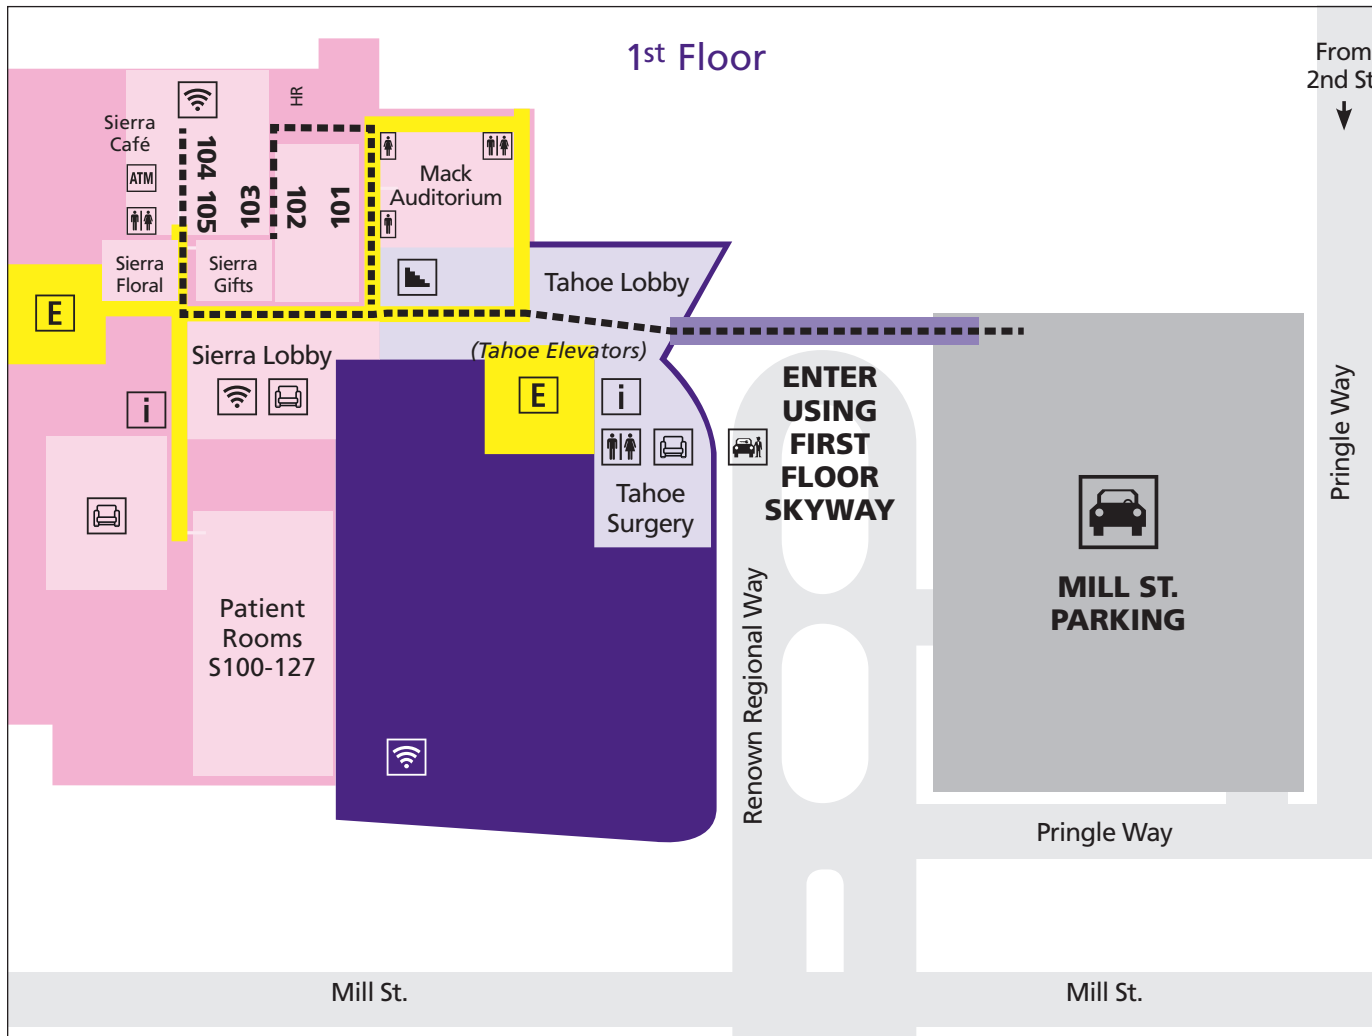

Renown Regional Medical Center Directions from Mill St. Parking to Classrooms 101-105 and Mack Auditorium

Directions from Mill St. Parking Classroom 101 and Mack Auditorium

- Use the Mill St. Entrance
- Entering on the 1st floor, walk past the information desk
- Turn right at the second hallway, near the top of the staircase
- Mack Auditorium will be the right. Classroom 101 will be on the left

Classrooms 102 and 103

- Follow the instructions above to Room 101 and Mack Auditorium
- Walk past Room 101 and turn left at the first hallway
- Just past Human Resources, turn left at the next hallway (if you enter Sierra Café, you've gone too far)
- Classroom 102 is on the left
Classroom 103 will be on the right

Classrooms 104 and 105

- Use the Mill St. Entrance
- Entering on the 1st floor, walk past the information desk
- Continue walking toward Sierra Tower and stay to the left (there will be a large staircase on your right)
- Turn a right at Sierra Floral/Sierra Gifts, and Sierra Café will be straight ahead
- Classrooms 104 and 105 will be on the right as you enter Sierra Café

Renown Regional Medical Center Directions from Mill St. Parking to Artisans Classrooms 107 and 108

Directions from Mill St. Parking

Artisans Classrooms 107 and 108

- Use the Mill St. Entrance
- Entering on the 1st floor, walk past the information desk
- Turn right at the first hallway (if you arrive at the stairs, you've gone too far)
- This hallway will veer to the right at Roseview Admitting
- You will see two elevators: one on the left and one on the right with a hallway at the center — walk down the center hallway
- The hallway will again veer to the right and you will walk past the C Elevators
- Continue down the hallway until it ends, then turn left
Artisans Classrooms 107 and 108 will be on the right